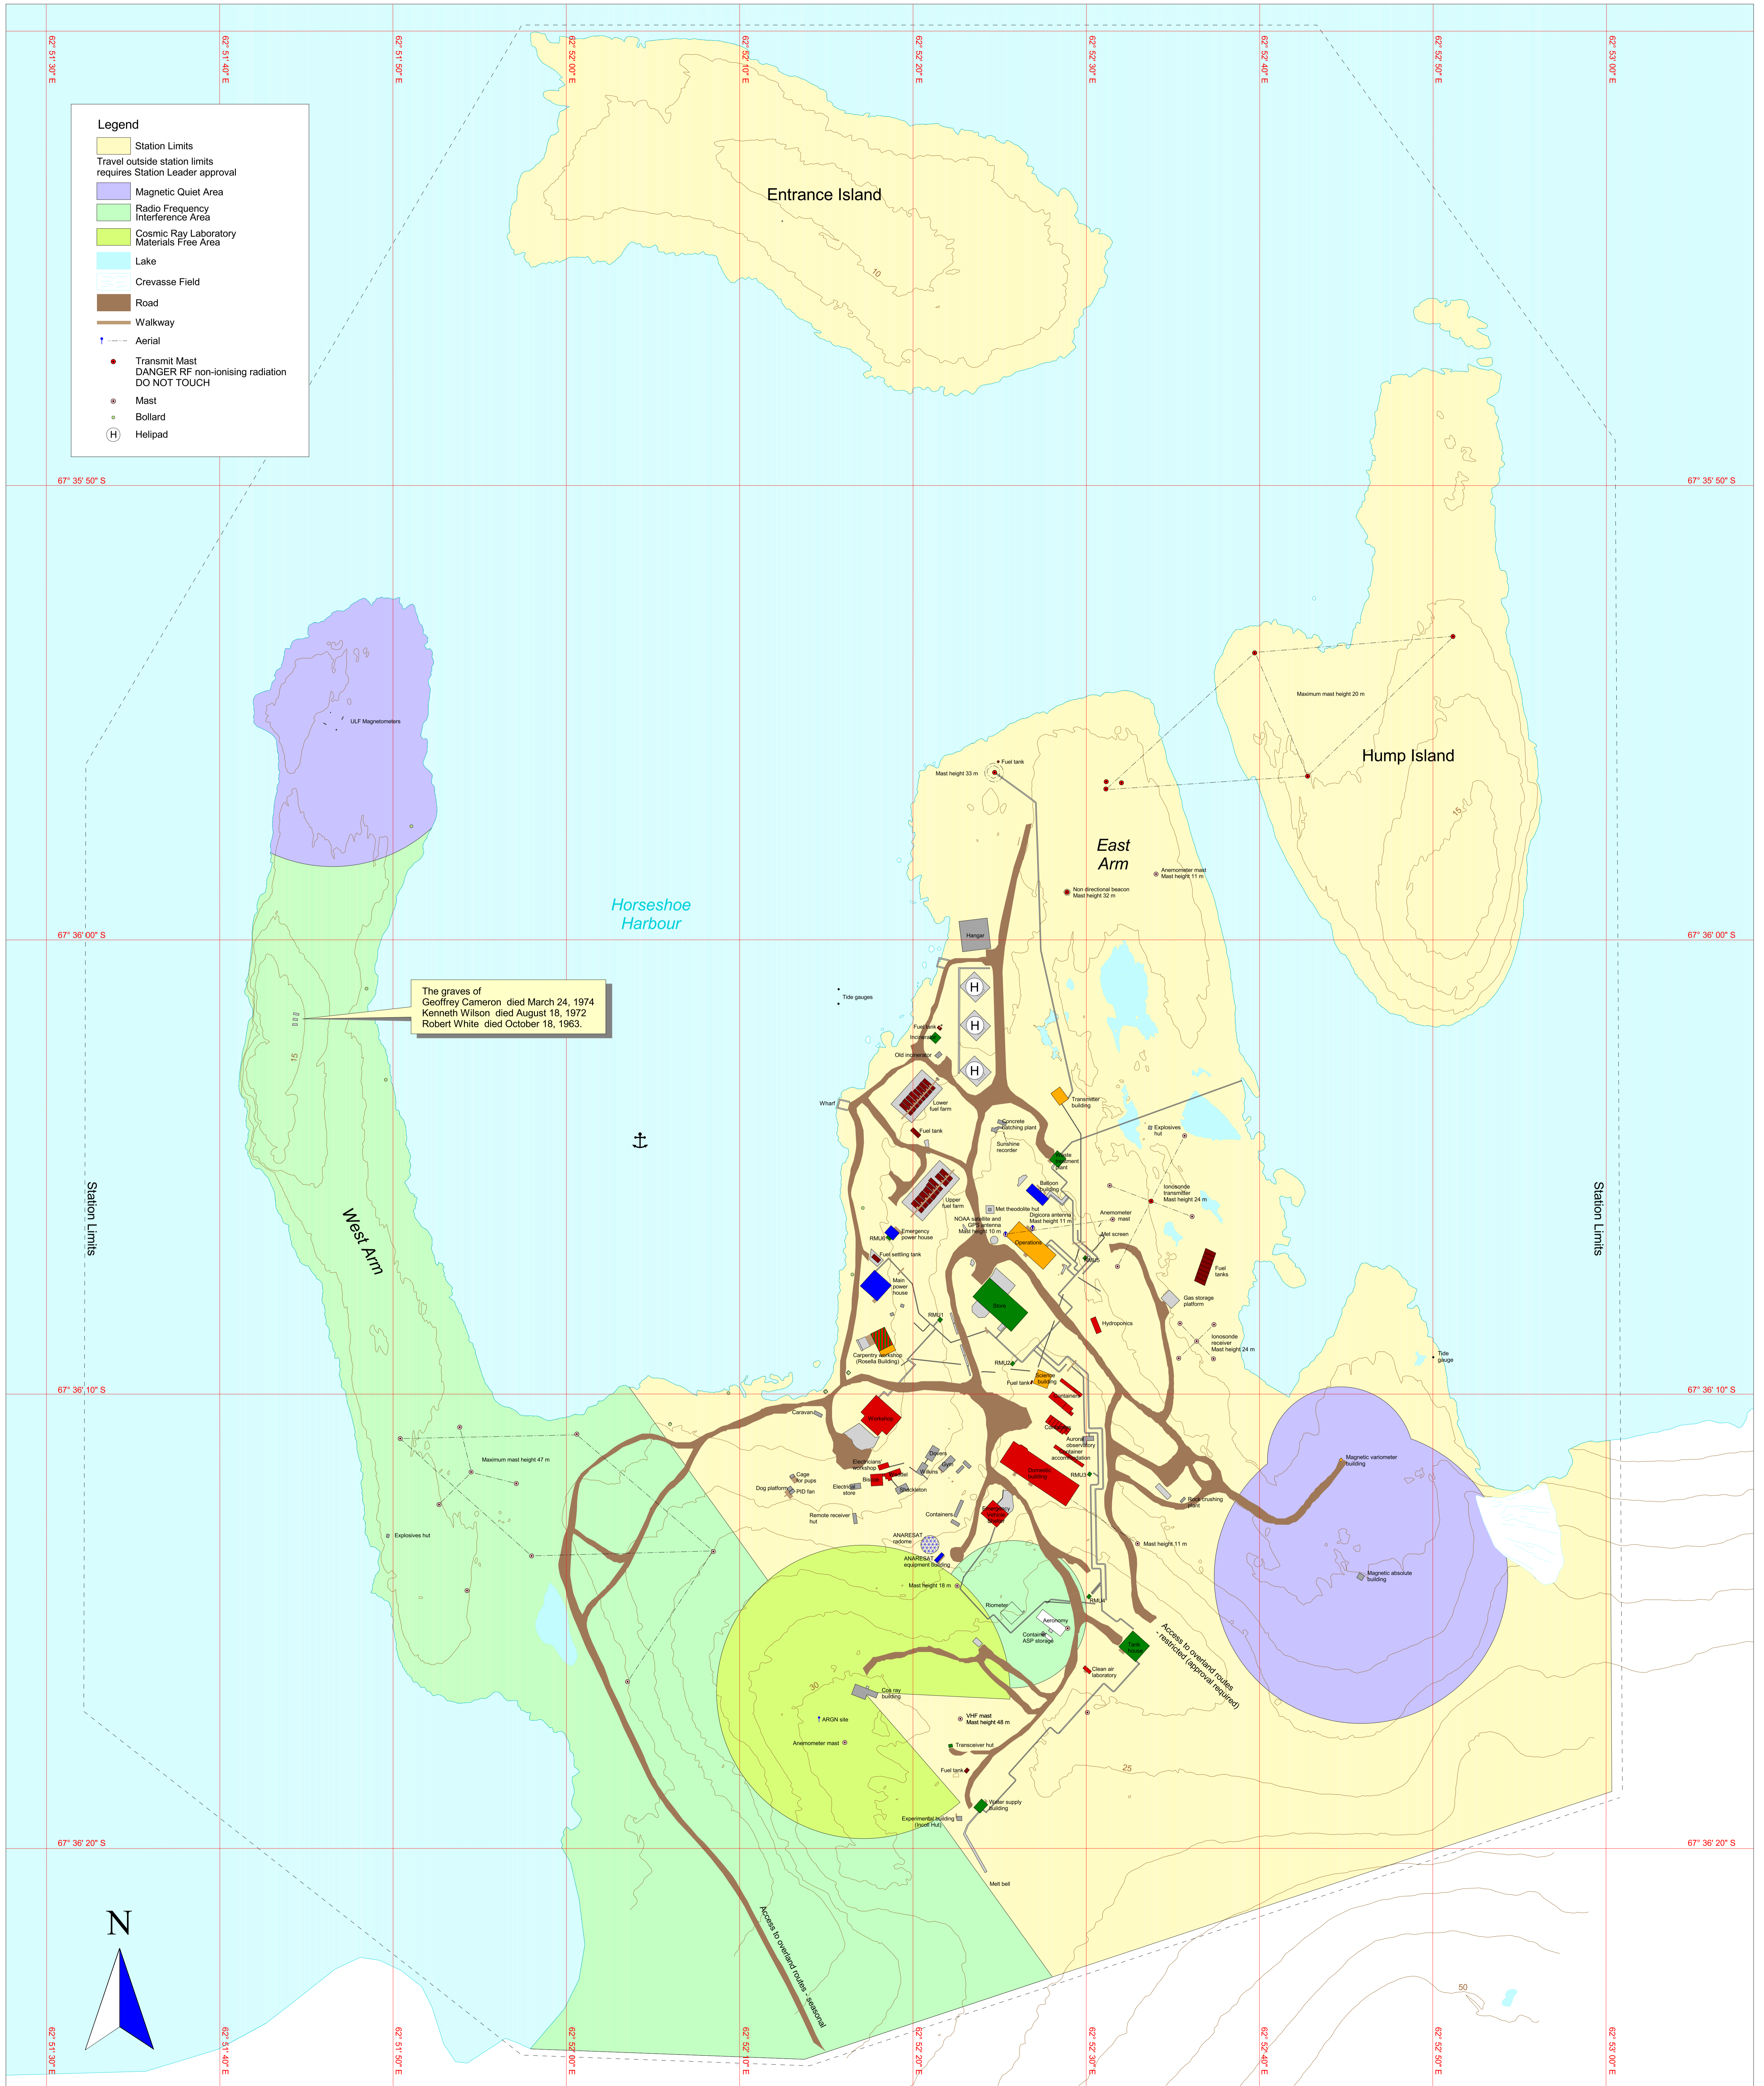

MAWSON STATION STATION AREA MAP

Produced by the Australian
Antarctic Data Centre,
September 2000

The graves of
Geoffrey Cameron died March 24, 1974
Kenneth Wilson died August 18, 1972
Robert White died October 18, 1963.

Horizontal Datum: WGS84
Vertical Datum: Mean Sea Level
Projection: UTM Zone 41
Contour Interval: 5 m

Scale 1:1500

50 0 50 100 150 200 Metres

Please email comments/corrections to
gis@antdiv.gov.au