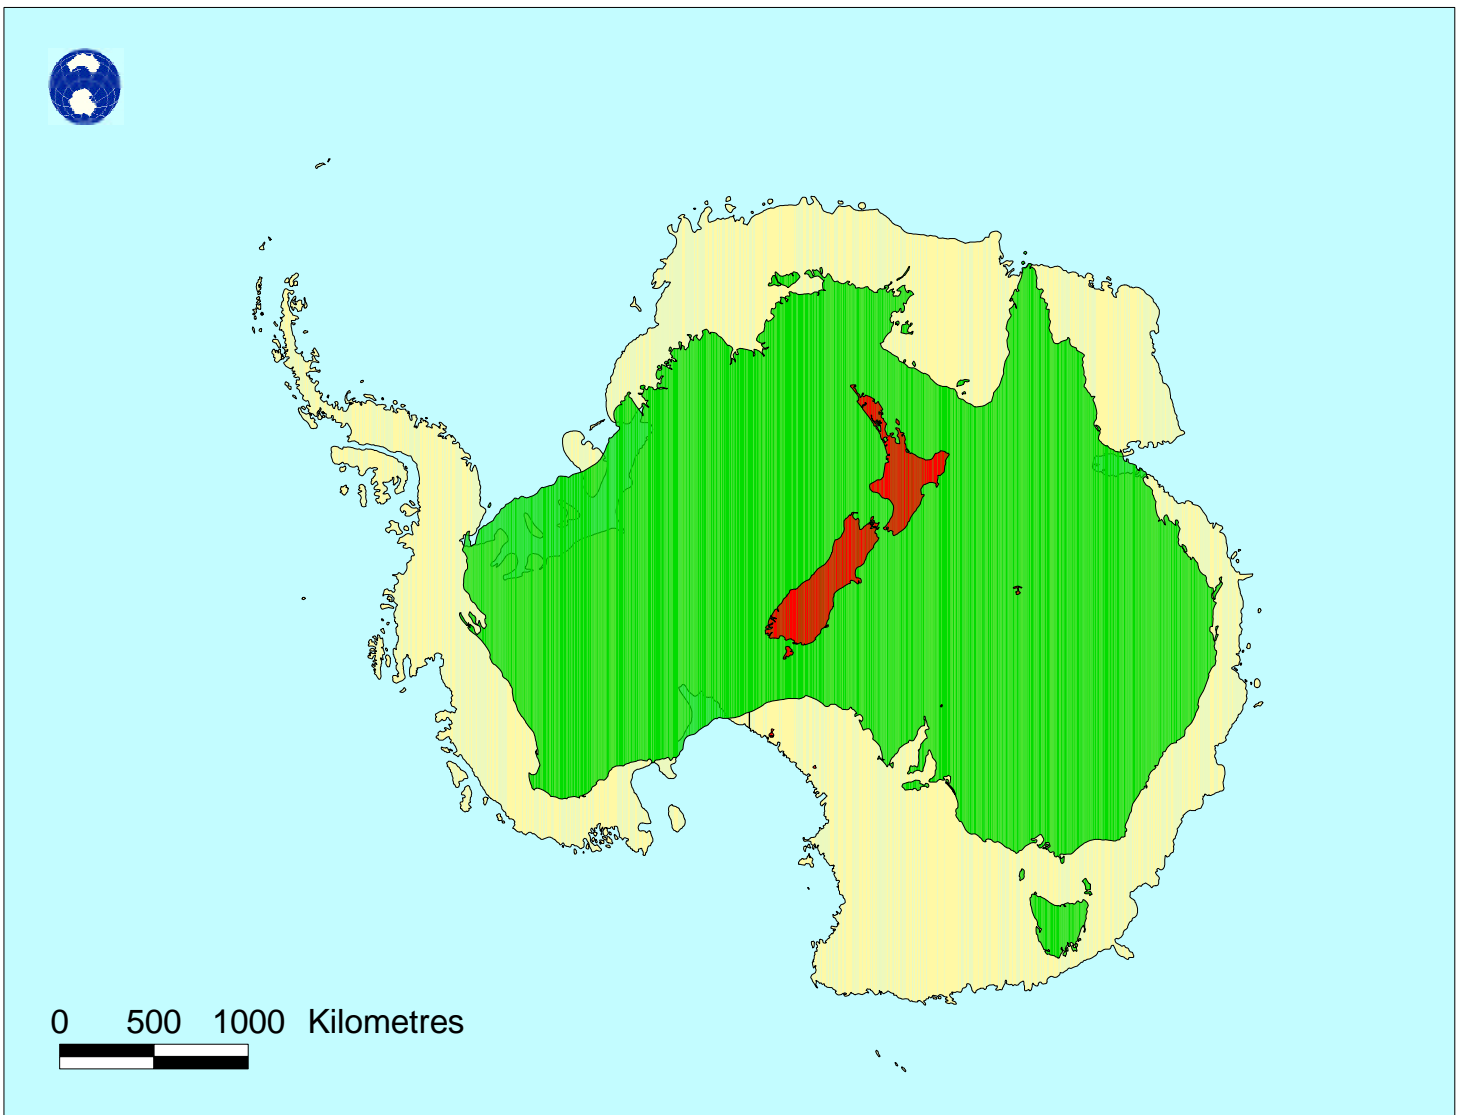

Comparison Map

of Antarctica, New Zealand and Australia

Produced by the Australian Antarctic Data Centre,
Australian Antarctic Division,
Department of the Environment and Heritage, June 2000
© Commonwealth of Australia

Projection : Lambert Azimuthal Equal Area